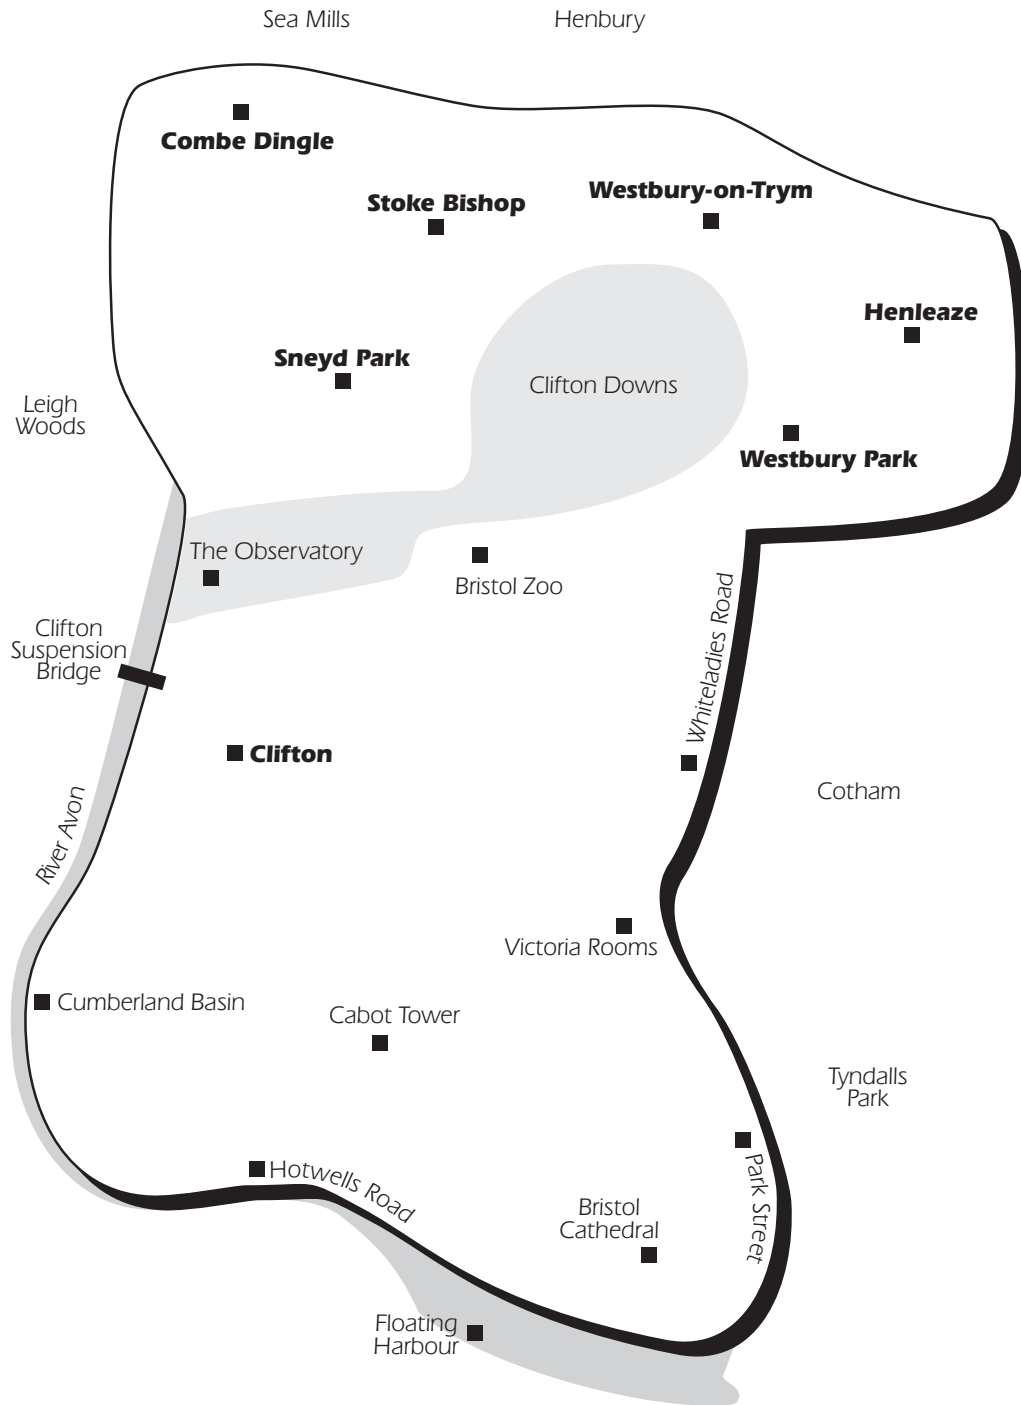

Clifton, Sneyd Park, Stoke Bishop, Westbury-on-Trym and Henleaze Delivery Area

Over **39,500** directories are hand delivered by our in-house **dentons** delivery team to every home and business in this defined area